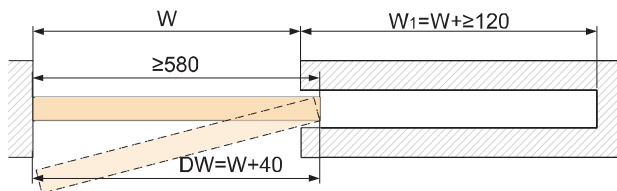

Pocket wood minimal