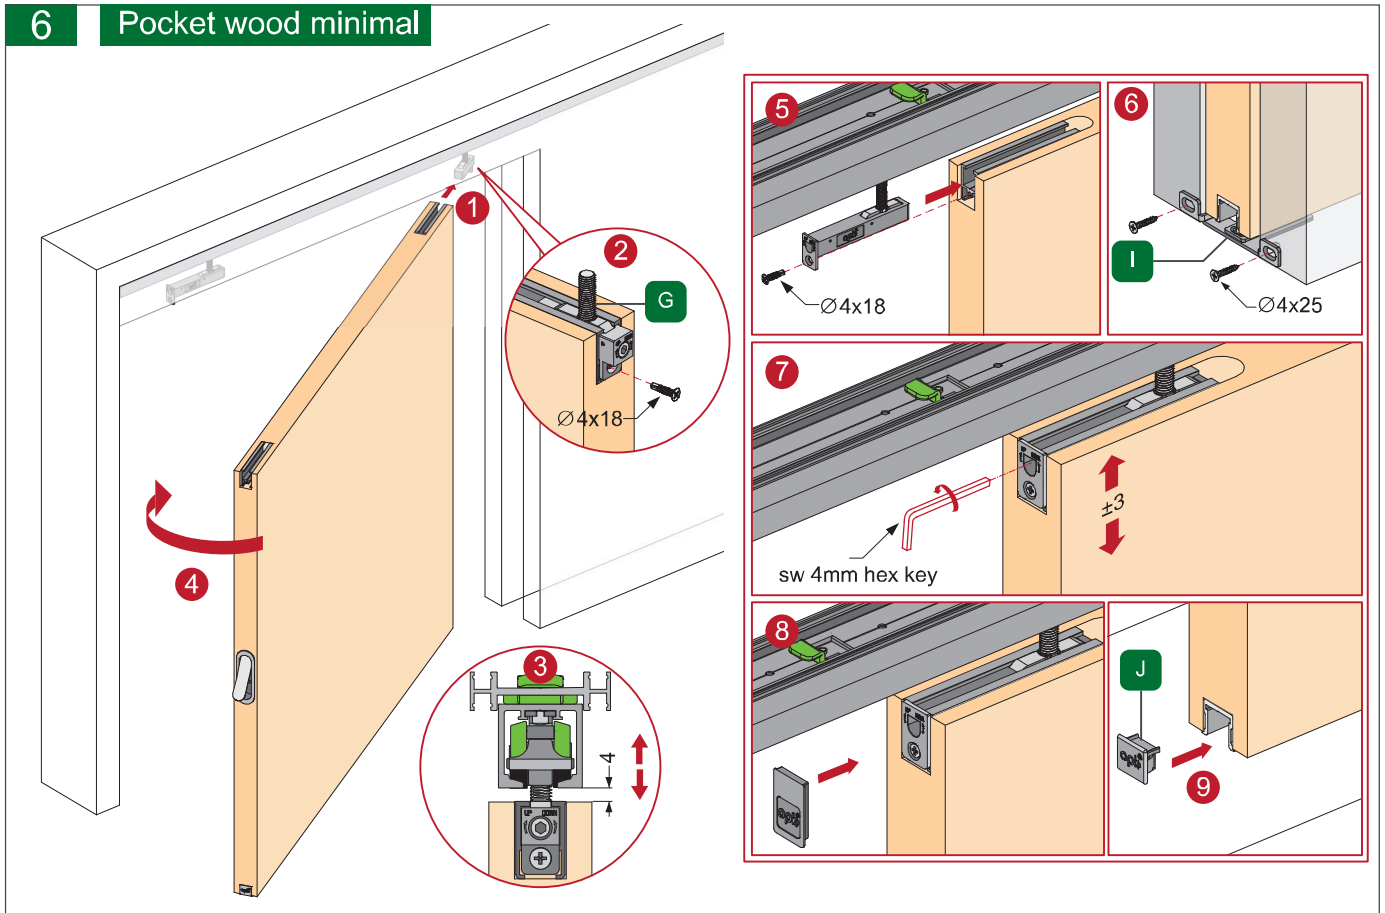

6 Pocket wood minimal