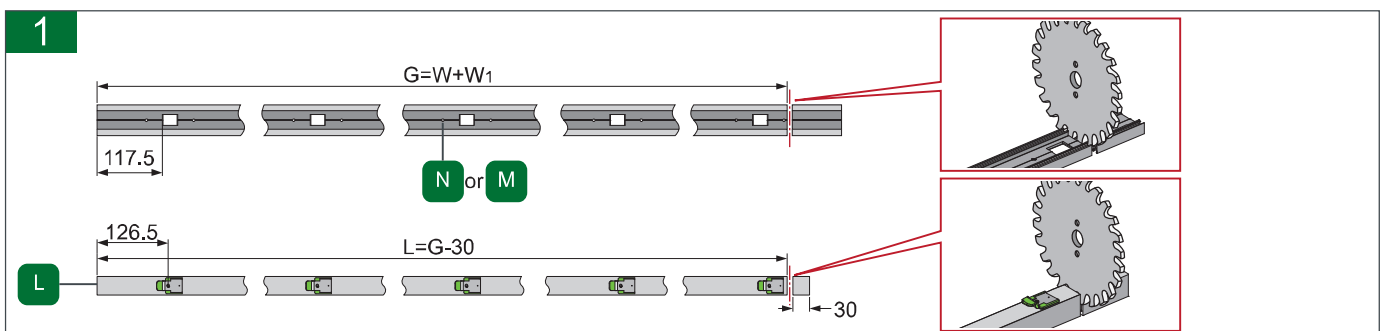

Pocket wood