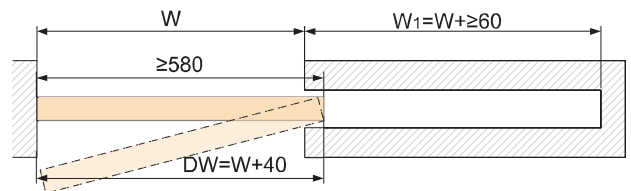

Pocket wood