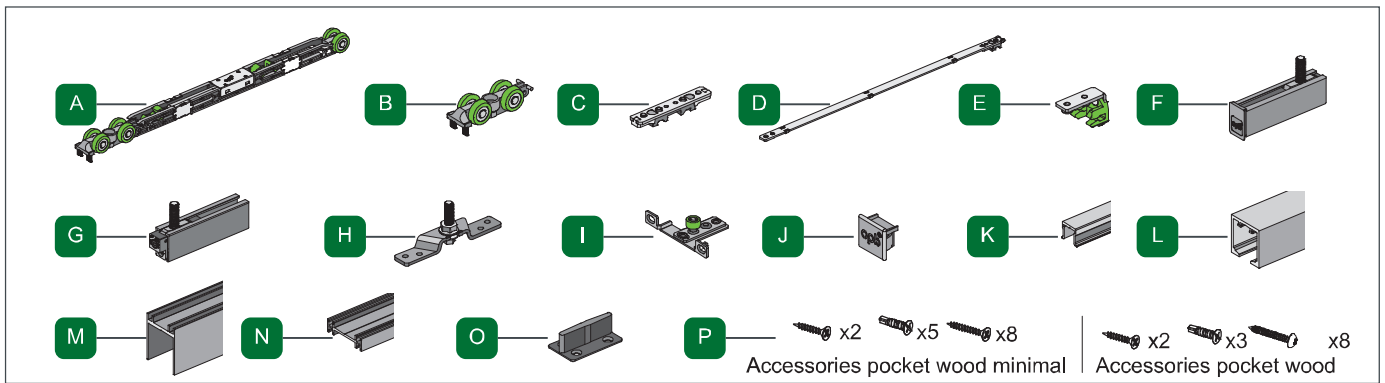

# opk® opk Spaceship 80 W Pocket Mounting Instruction

A	B	C
35mm	10mm	55mm
40mm	7.5mm	55mm
45mm	7.5mm	60mm

## Pocket wood minimal