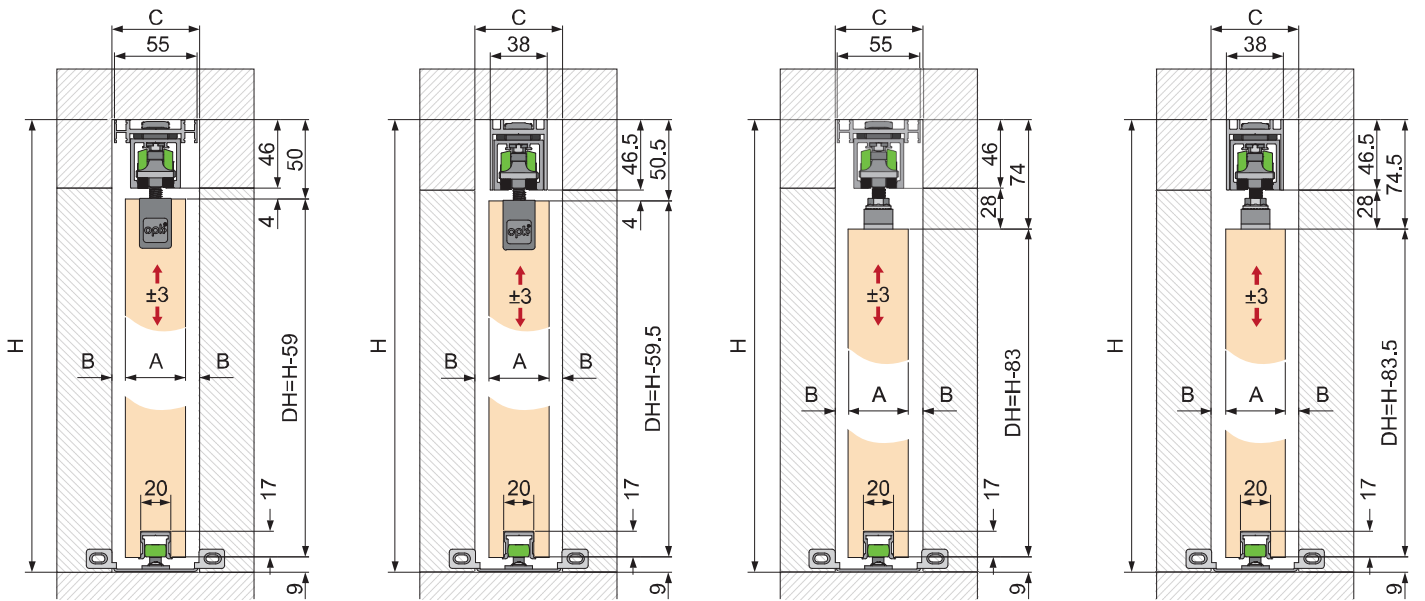

# opk® opk Spaceship 80 W Pocket Mounting Instruction

A	B	C
35mm	10mm	55mm
40mm	7.5mm	55mm
45mm	7.5mm	60mm