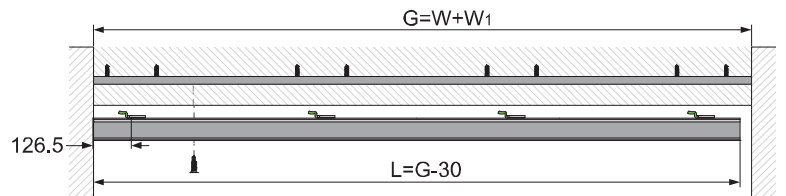

# opk® opk Spaceship 80 W Pocket Mounting Instruction

A	B	C
35mm	10mm	55mm
40mm	7.5mm	55mm
45mm	7.5mm	60mm